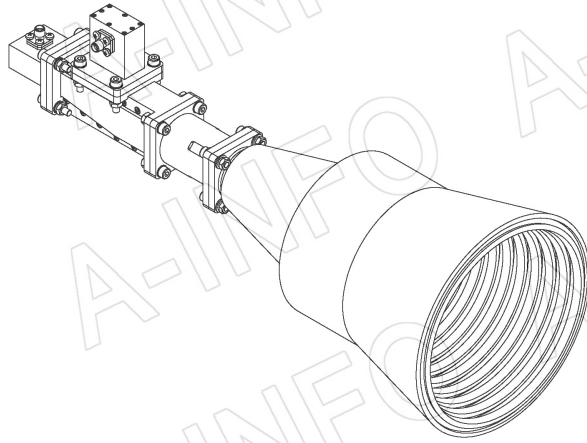

SMA-Female Output (P/N: LB-CH-90-20-T26-C-SF)

For N-Female, TNC-Female, 7mm or 3.5mm-Female output outline drawing, please contact A-INFO.