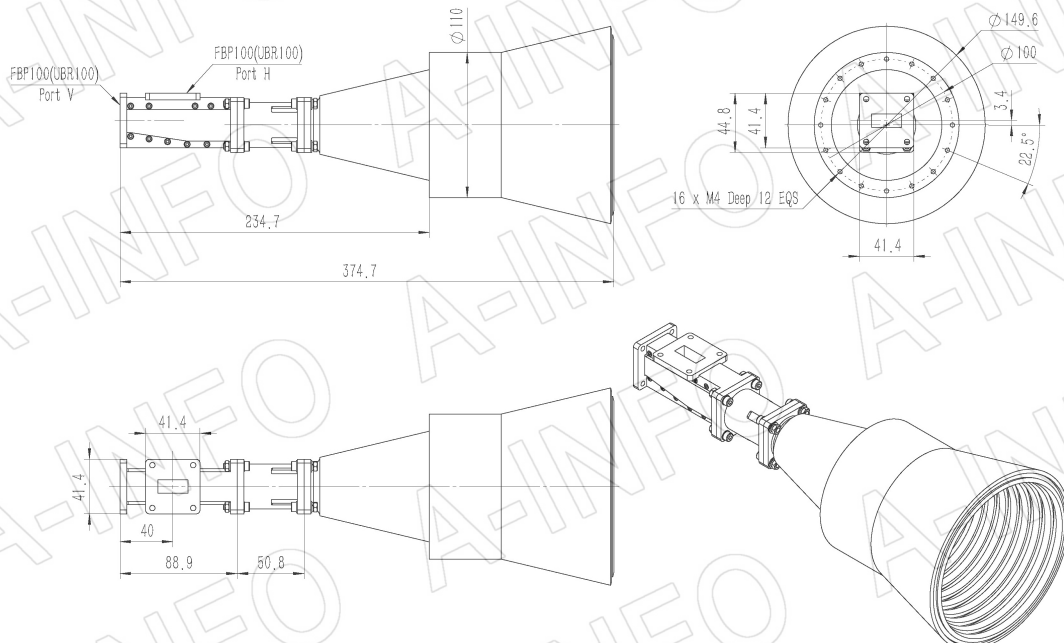

Outline Drawing (Size: mm)

FBP100 Output (P/N: LB-CH-90-20-T26-A)

AINFO Inc.

China(Beijing): Tel: (+86) 10-6266-7326,
China(Chengdu): Tel: (+86) 28-8519-2786,
USA : Tel: (+1) 949-639-9688,

Page 1 of 9

(+86) 10-6266-7327 Fax: (+86) 10-6266-7379
(+86) 28-8519-3044 Fax: (+86) 28-8519-3068
(+1) 949-639-9608 Fax: (+1) 949-639-9670

Website: www.ainfoinc.com
Email: sales@ainfoinc.com