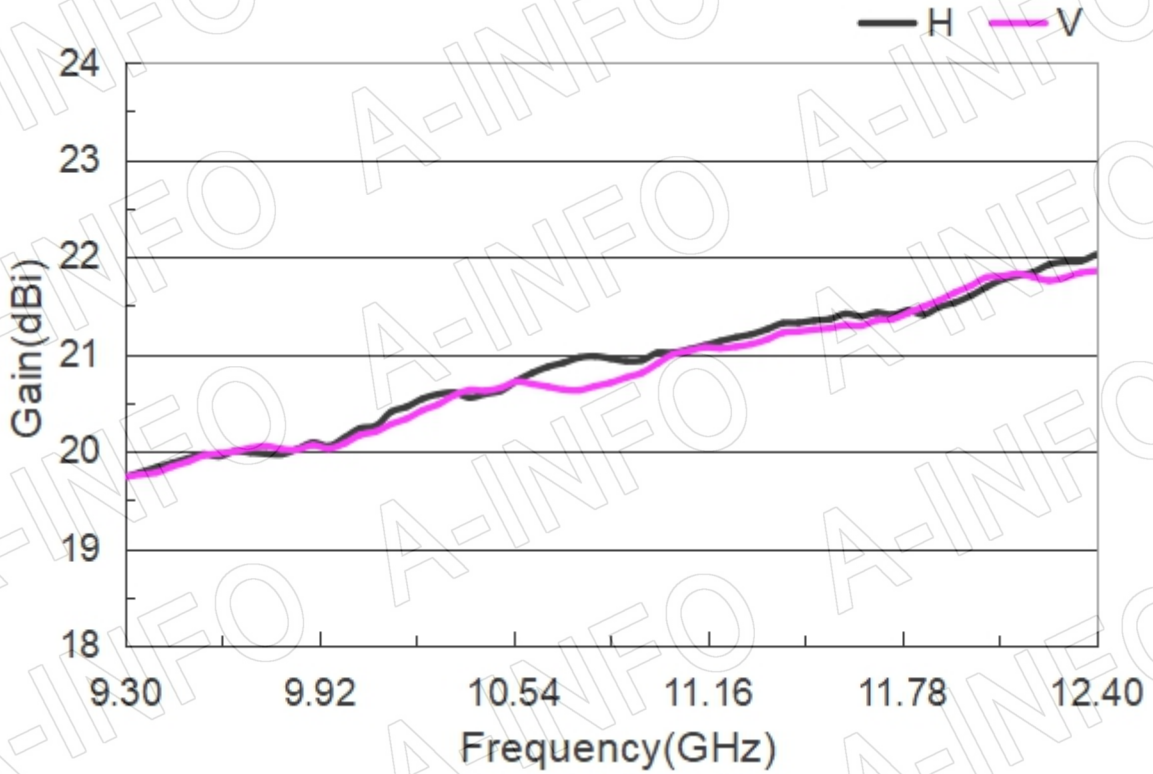

Test Results

1. Gain & Antenna Factor