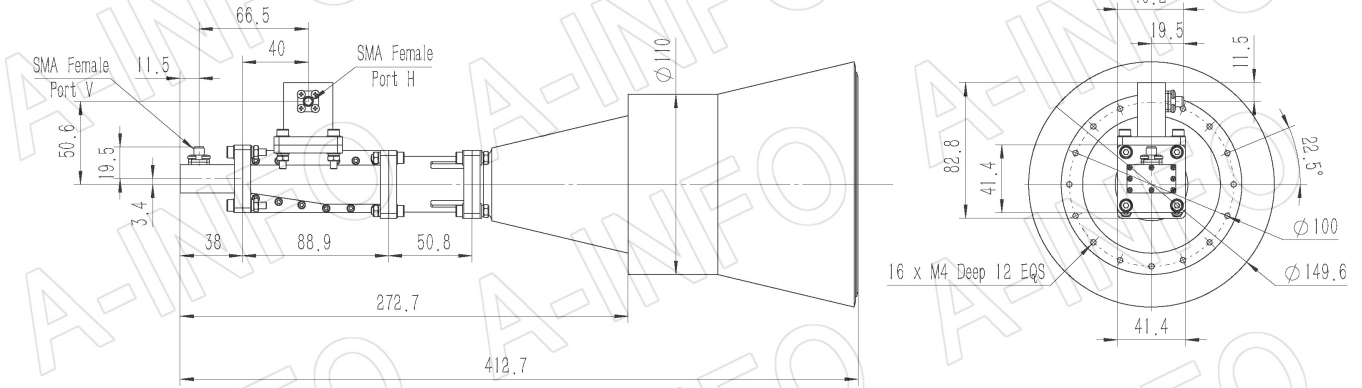

## Technical Specification

Frequency Range(GHz)	9.3 – 12.4
Waveguide	WR90
Gain(dBi)	20 Typ.
Polarization	Dual Linear
3dB Beamwidth(deg)	E Plane: 16 Typ.
	H Plane: 16 Typ.
Cross Pol. Isolation(dB)	45 Typ.
Port to Port Isolation(dB)	55 Typ. ; 45 Min.
VSWR	A Type: 1.50:1 Typ.
	C Type: 1.60:1 Typ.
Output	A Type: FBP100(UBR100) SMA-Female or N-Female
	C Type: or TNC-Female or 7mm or 3.5mm-Female
Material	Al
Finish	Silver Plated and Chemical Conversion Coating, Gray Paint
Size(mm)	A Type: 149.6 x 149.6 x 374.7
	C Type: 149.6 x 149.6 x 412.7
Net Weight(Kg)	A Type: 1.64 Around
	C Type: 1.78 Around

## Outline Drawing (Size: mm)

FBP100 Output (P/N: LB-CH-90-20-T26-A)

**AINFO Inc.**

China(Beijing): Tel: (+86) 10-6266-7326,  
China(Chengdu): Tel: (+86) 28-8519-2786,  
USA : Tel: (+1) 949-639-9688,

Page 1 of 9

## SMA-Female Output (P/N: LB-CH-90-20-T26-C-SF)

For N-Female, TNC-Female, 7mm or 3.5mm-Female output outline drawing, please contact A-INFO.

## Flange Drawing (Size: mm)