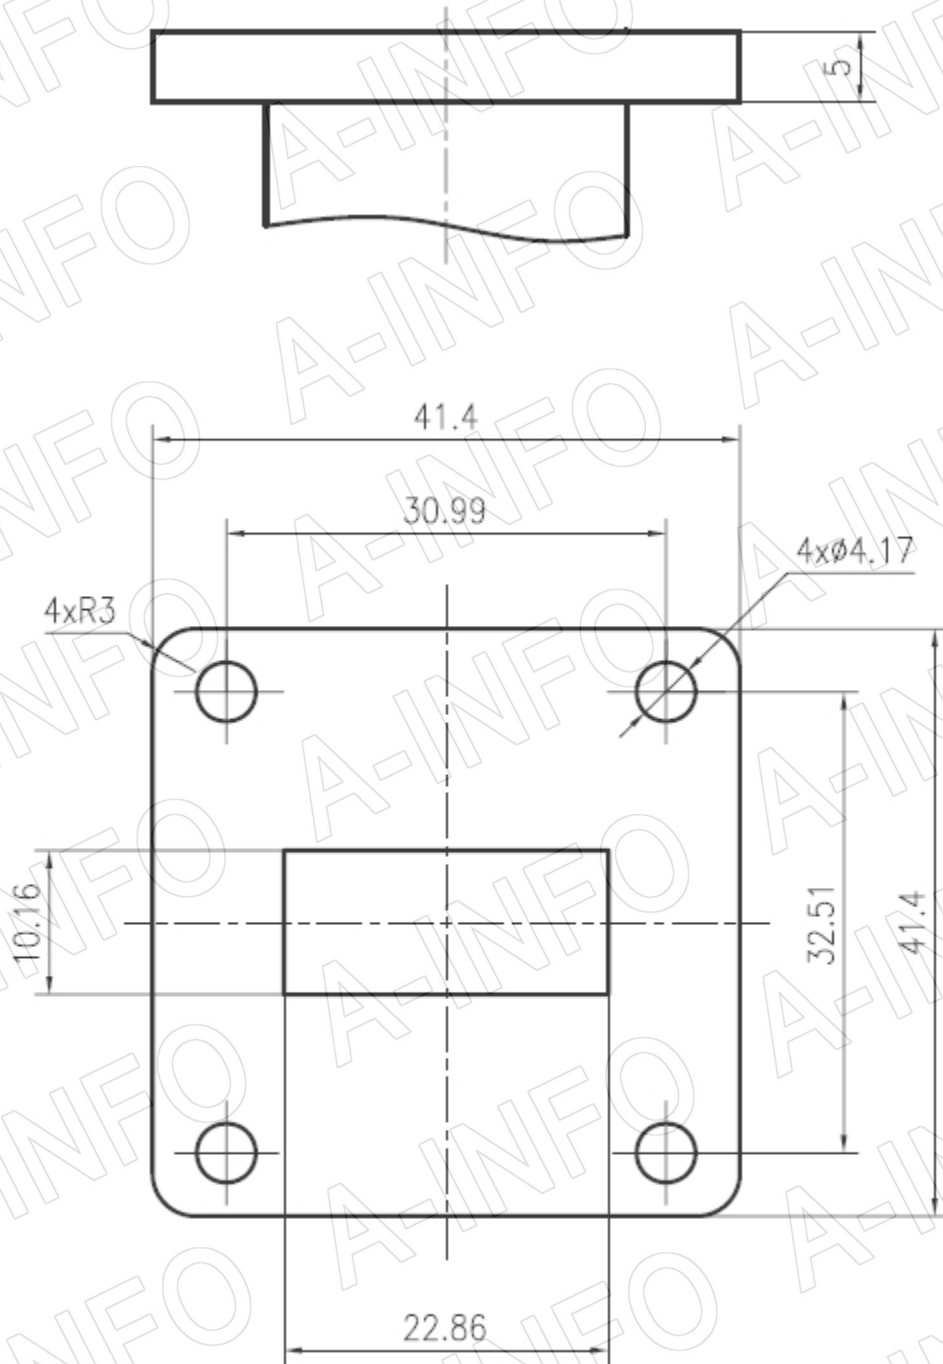

## Technical Specification

Frequency Range(GHz)	9.3 – 12.4
Waveguide	WR90
Gain(dBi)	20 Typ.
Polarization	Dual Linear
3dB Beamwidth(deg)	E Plane: 16 Typ.
	H Plane: 16 Typ.
Cross Pol. Isolation(dB)	45 Typ.
Port to Port Isolation(dB)	55 Typ. ; 45 Min.
VSWR	A Type: 1.50:1 Typ.
	C Type: 1.60:1 Typ.
Output	A Type: FBP100(UBR100) SMA-Female or N-Female
	C Type: or TNC-Female or 7mm or 3.5mm-Female
Material	Al
Finish	Silver Plated and Chemical Conversion Coating, Gray Paint
Size(mm)	A Type: 149.6 x 149.6 x 374.7
	C Type: 149.6 x 149.6 x 412.7
Net Weight(Kg)	A Type: 1.64 Around
	C Type: 1.78 Around

## Outline Drawing (Size: mm)

FBP100 Output (P/N: LB-CH-90-20-T26-A)

**AINFO Inc.**

China(Beijing): Tel: (+86) 10-6266-7326,  
China(Chengdu): Tel: (+86) 28-8519-2786,  
USA : Tel: (+1) 949-639-9688,

Page 1 of 9

## SMA-Female Output (P/N: LB-CH-90-20-T26-C-SF)

For N-Female, TNC-Female, 7mm or 3.5mm-Female output outline drawing, please contact A-INFO.

## Flange Drawing (Size: mm)