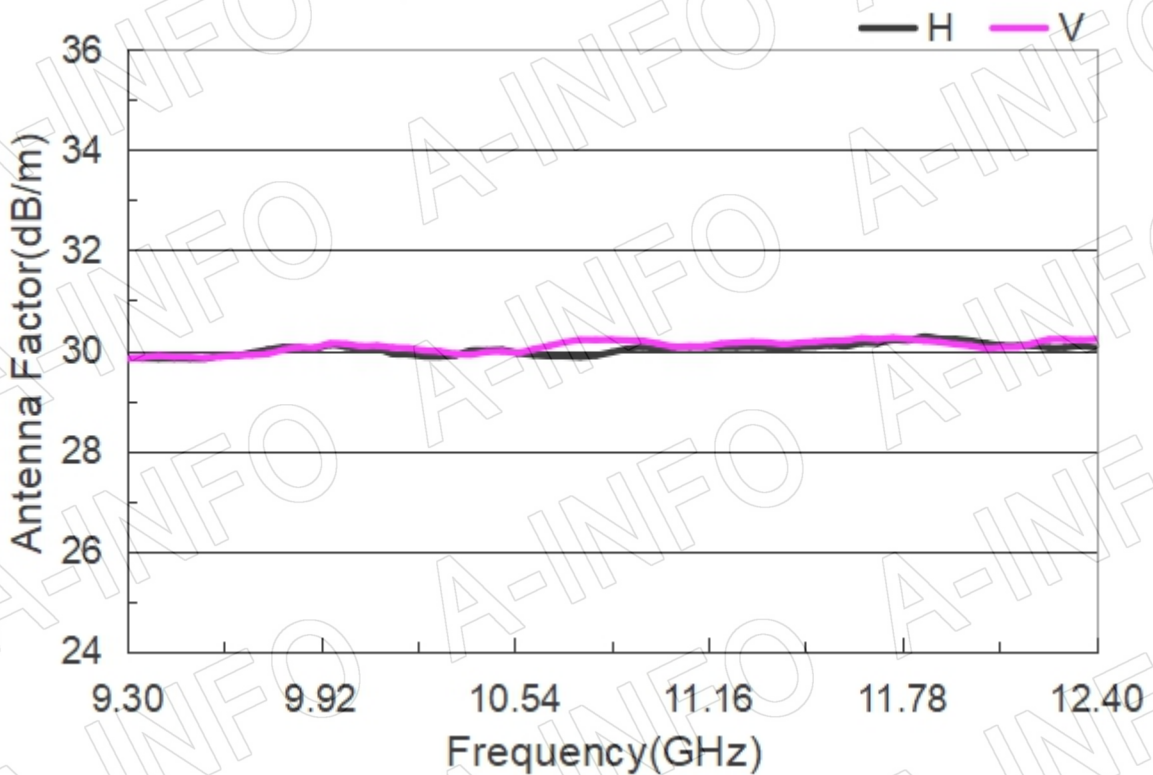

Test Results

1. Gain & Antenna Factor